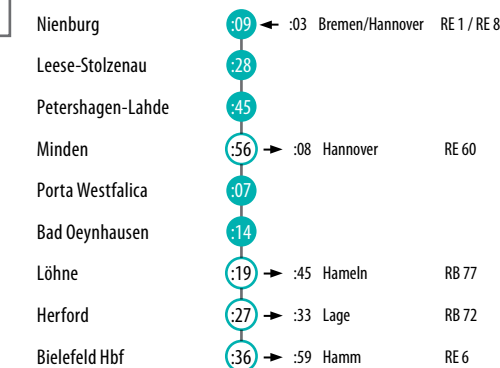

Ankunft und Anschlüsse

Bitte beachten Sie:

- Die Zeiten stehen für Taktminuten (:27 steht z. B. für 08:27, 09:27, ...).
- Morgens, abends sowie samstags, sonntags und feiertags können die Minuten geringfügig abweichen.
- Einige Anschlusslinien verkehren 2-stdl. oder zu bestimmten Tageszeiten.

Zusatzinformation:

Zwischen Bielefeld und Minden verkehrt in den anderen Stunden der RE 70.

Tickets & Tarife

Einfach und schnell zum Ticket

Sie können Tickets an den Automaten im Zug der Linie RE 78, am Bahnhof, im Internet, bei personenbedienten Verkaufsstellen oder ganz bequem nach Einstieg am Automaten im Zug erwerben. Unsere Ticketautomaten wählen automatisch den für Ihre Verbindung gültigen Tarif.

Es gelten die folgenden Tarife:

- WestfalenTarif
- NRW-Tarif
- DB-Tarif
- Niedersachsentarif

Weitere Informationen unter www.eurobahn.de

Barrierefreies Reisen

Mobilitätseingeschränkte Reisende erhalten auf Wunsch Unterstützung durch unsere Kundenbetreuer/innen.

Bitte melden Sie Ihren Bedarf vor Antritt der Reise über unsere kostenfreie Servicehotline an.

Weitere Infos unter: www.eurobahn.de/barrierefreies-reisen

Fahrradmitnahme

Bitte beachten Sie, dass die Fahrradmitnahme nur begrenzt möglich ist und ein spezielles Ticket benötigt wird. Im Fahrzeug stehen maximal 24 Fahrrad-Stellplätze zur Verfügung. Bitte beachten Sie, dass Rollstuhlfahrer und Personen mit Kinderwagen stets Vorrang haben und daher kein Anspruch auf eine Fahrradmitnahme besteht.

Im Geltungsbereich des WestfalenTarifes sind FahrradTages- und FahrradMonatstickets sowie im Niedersachsentarif FahrradTages-ticket erhältlich, die Preise variieren je nach Preisstufe/Reiseweite.